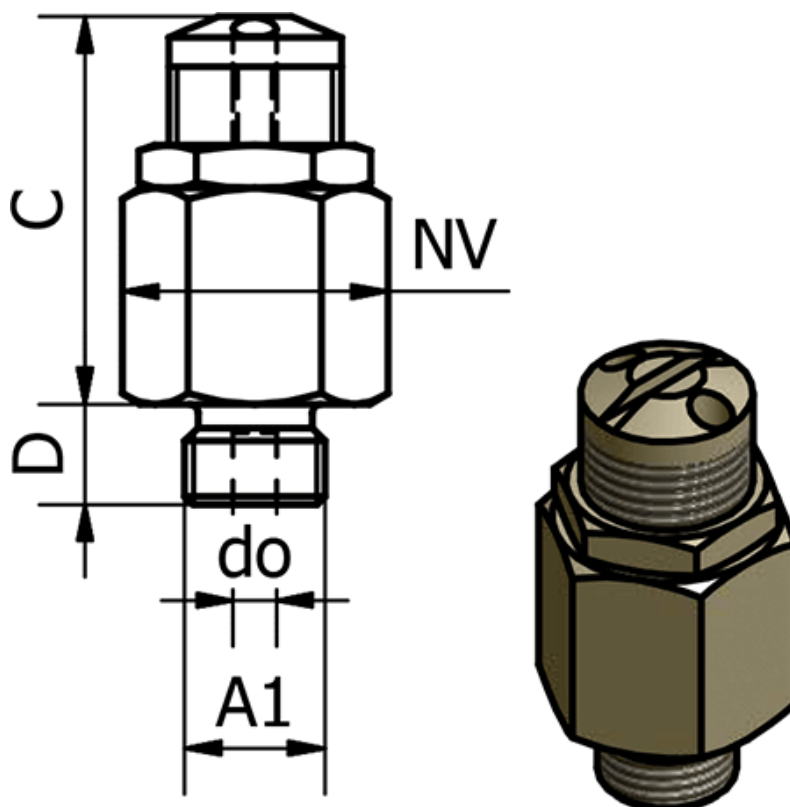

Data Sheet

Article number: 58621825

Description: Mini safety valve 218.25, - G 1/4"

Measures

C	= 27
D	= 7
do	= 3
NV	= 16
Set pressure	= 16 - 32 bar
Thread A1	= G 1/4"